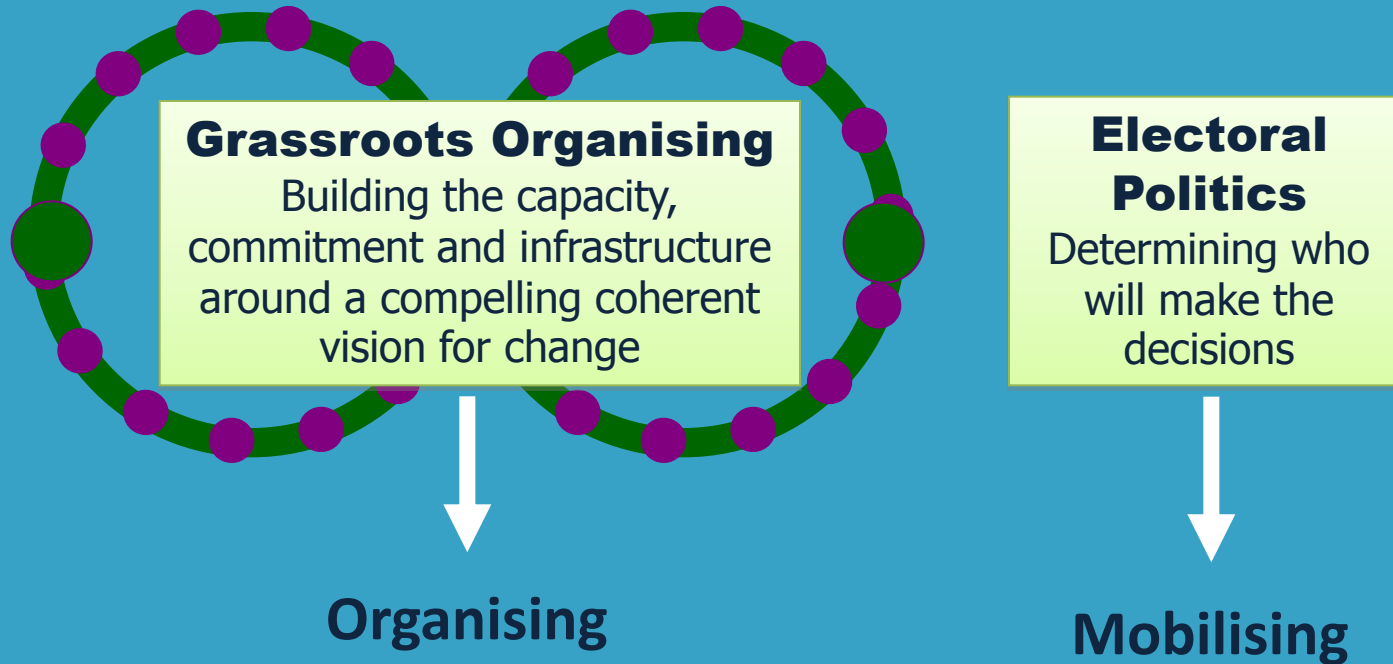

Progressive Public Policy

Provides vision, direction and agenda

Community Organising

Builds a constituency that fights for change

Grassroots Electoral Campaigning

Determines who makes decisions and holds them accountable

Conventional political model for creating social change

**Electoral
Politics**
Determining who
will make the
decisions

Mobilising

Empowering communities for lasting social change

Or how we begin building a movement

Leadership Development:
Strategy and a long term perspective
that looks beyond a single victory.

A People-Centered, Values Based Politics

CAMPAIGN ACTION

A national training institute that develops leaders
who can advance social change.